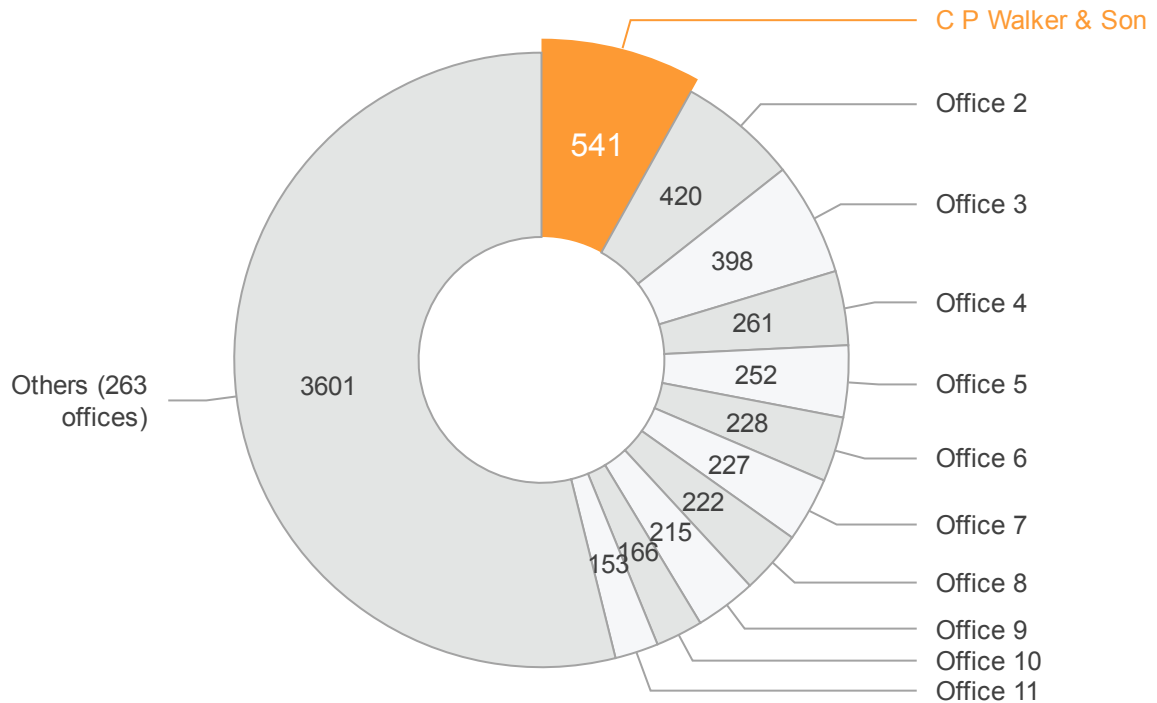

# C P Walker & Son

Beeston

Available stock report

NG80 8 | NG10 1 | NG10 5 | NG10 4 | NG10 2 | NG11 8 | NG9 7 | NG9 2 | NG9 3  
 NG9 6 | NG9 5 | NG9 9 | NG9 1 | NG9 8 | NG9 4 | DE7 5 | DE7 4 | NG8 2 | NG8 4  
 NG90 2 | NG90 4 | NG90 1 | NG90 6 | NG90 5 | NG90 7 | NG7 2

The information below is based on the following filters:

Date: 01/11/2015 - 31/10/2016

**1<sup>st</sup>**

out of  
**274** offices